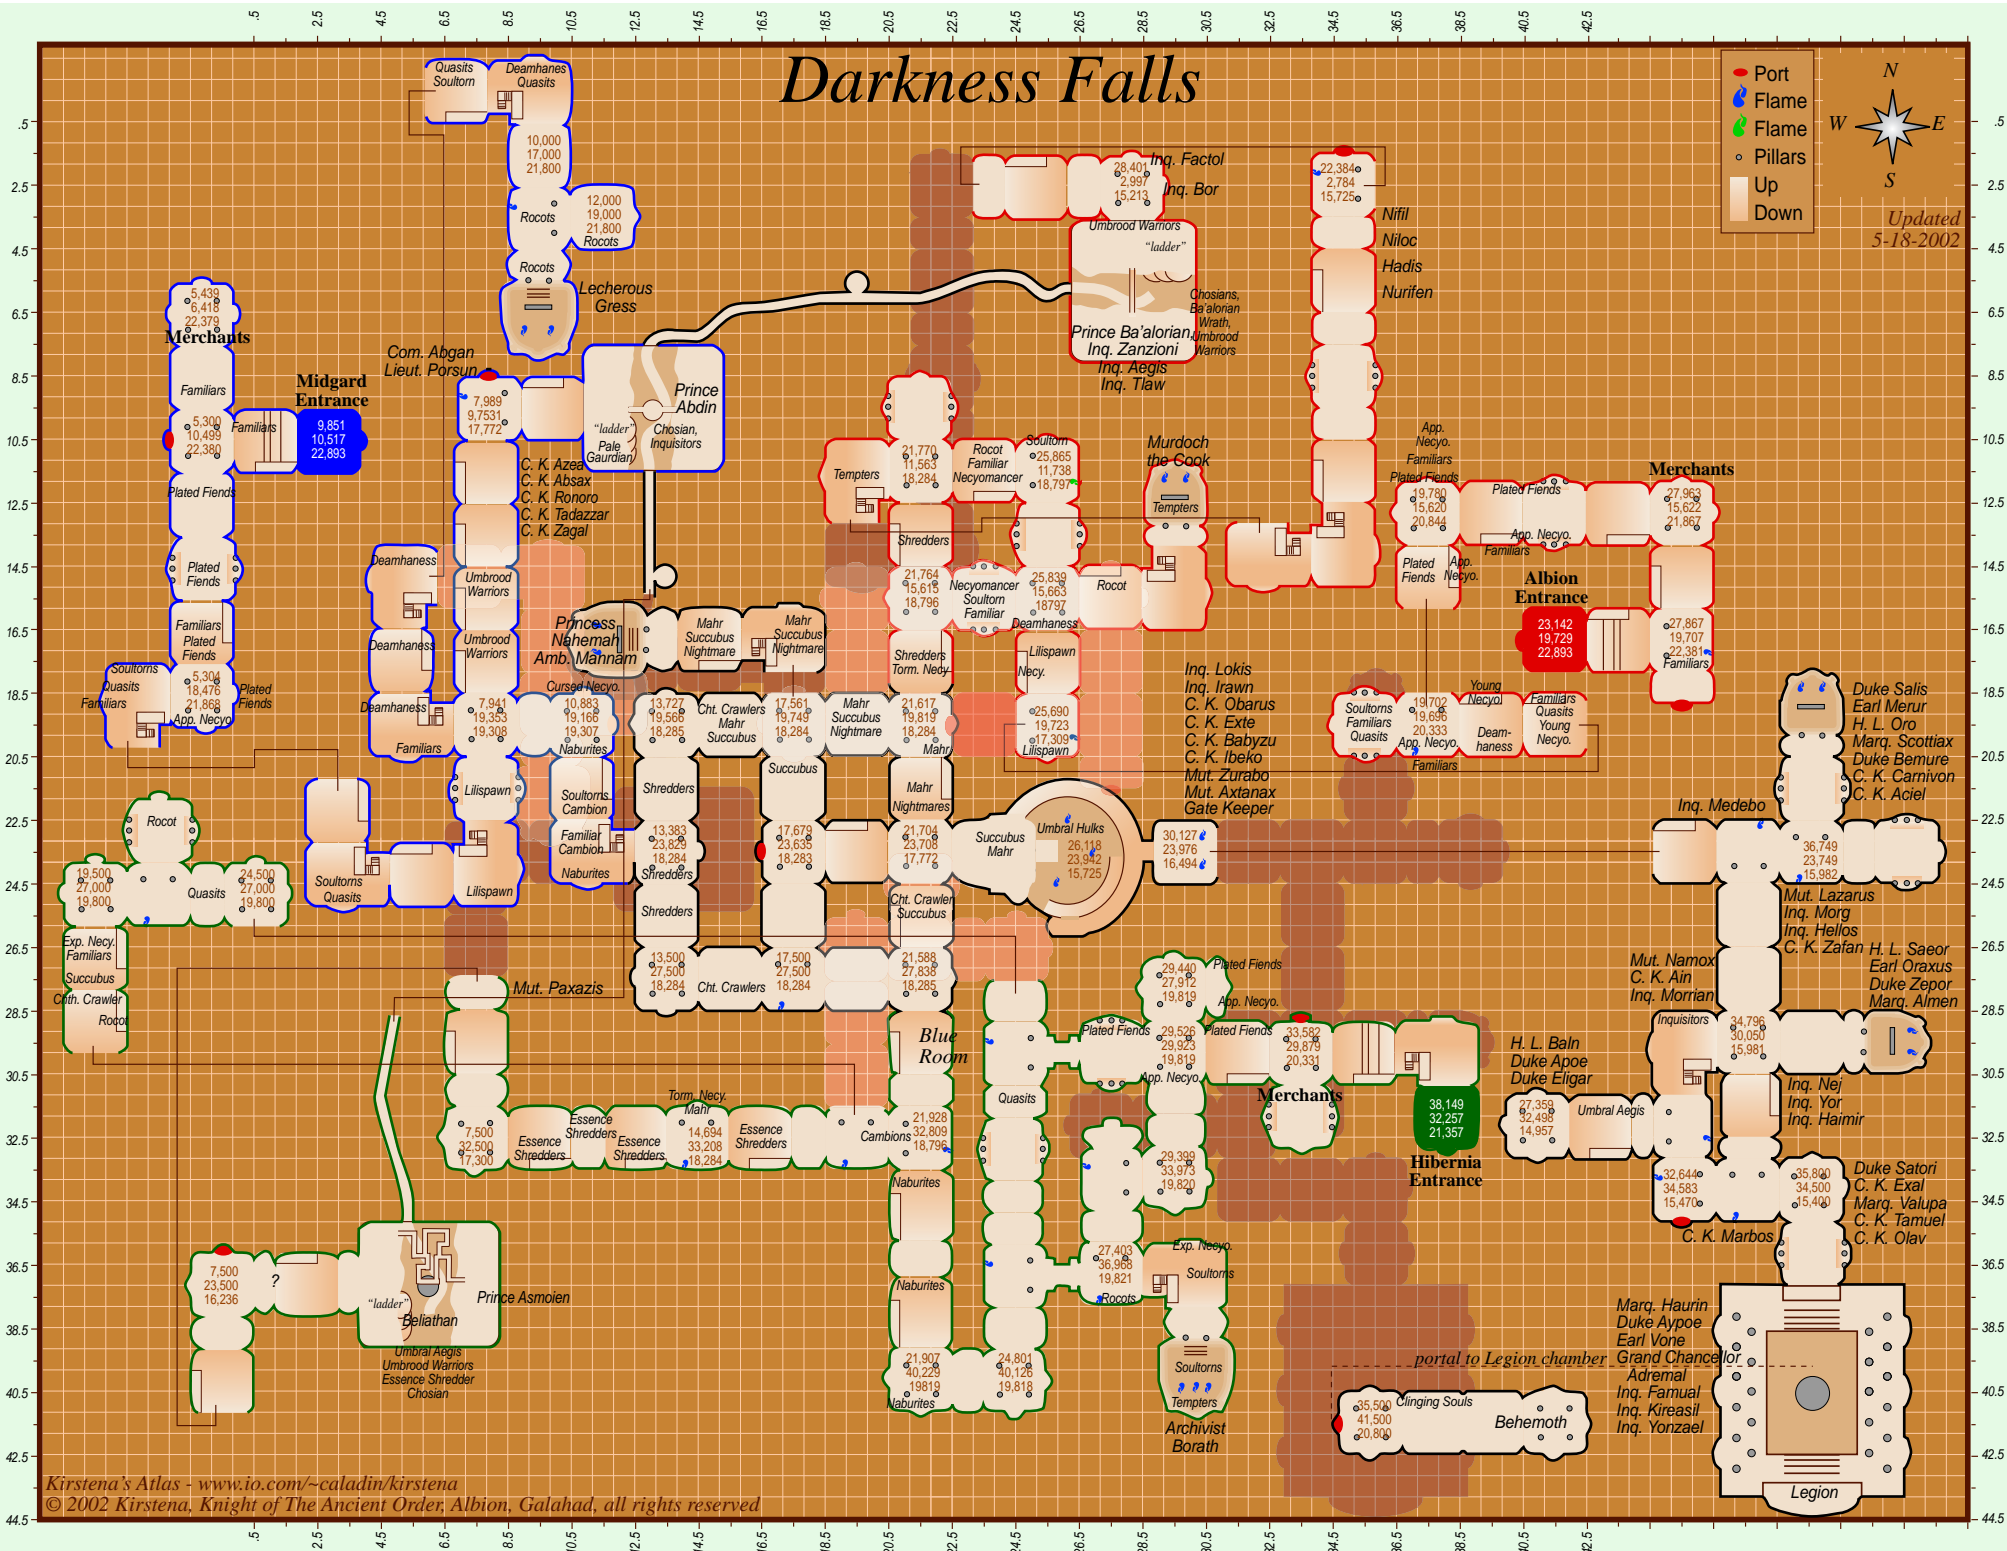

Darkness Falls

● Port
● Flame
● Flame
● Pillars
Up
Down

N
 W E
 S

Updated
 5-18-2002

Darkness Falls Information

Merchant	Items	Seal
Albion		
1 Debo	Jewelry, Plate, Chain	Emerald
2 Meppo	Jewelry, Plate, Chain	Sapphire
3 Suno	Jewelry, Plate, Chain	Diamond
4 Uvo	Studded, Leather, Cloth	Emerald
5 Ulo	Studded, Leather, Cloth	Sapphire
6 Kodo	Studded, Leather, Cloth	Diamond
7 Kulo	Weapons	Emerald
8 Empo	Weapons	Sapphire
9 Pico	Weapons	Diamond
10 Daro	Items	Sapphire
11 Bolo	Introduction	

Merchant	Items	Seal
Hibernian		
1 Wovo	Jewelry, Scale, Reinforced	Emerald
2 Beelo	Jewelry, Scale, Reinforced	Sapphire
3 Ebo	Jewelry, Scale, Reinforced	Diamond
4 Neno	Leather, Cloth	Emerald
5 Darbo	Leather, Cloth	Sapphire
6 Yojo	Leather, Cloth	Diamond
7 Dano	Weapons	Emerald
8 Godo	Weapons	Sapphire
9 Horto	Weapons	Diamond
10 Etho	Introduction	

Merchant	Items	Seal
Midgard		
1 Thago	Chain, Items	Emerald
2 Lucifo	Chain, Items	Sapphire
3 Orto	Chain, Items	Diamond
4 Iago	Studded, Leather, Cloth	Emerald
5 Marbo	Studded, Leather, Cloth	Sapphire
6 Iono	Studded, Leather, Cloth	Diamond
7 Lulo	Weapons	Emerald
8 Tulo	Weapons	Sapphire
9 Hulo	Weapons	Diamond
10 Olo	Introduction	

Enter by special portals. Portals are located in Camelot Hills, Connacht, Vale of Mularn and inside the tower of each relic keep. Portals are only usable when your realm controls the most frontier keeps.